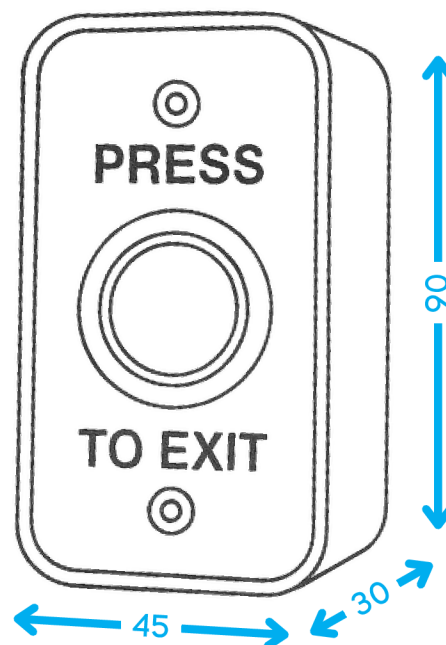

EB-N-DM

Narrow Weather Resistant Exit Button

- Contacts: Double-pole NO/NC
- Output Rating: 4A @ 30V AC/DC
- Legend: Engraved 'PRESS TO EXIT'
- Fixings: Security Screws (Allen Key Type)
- Press Button Size: 22mm Button

EB-N-DM

Dimensions in mm's