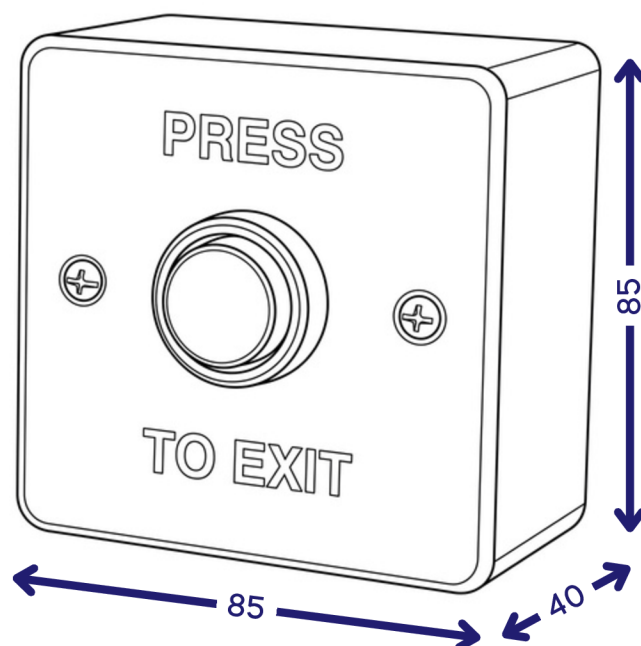

DRB008S-PTE

Exit Button

- Stainless Steel
- Green Finish
- Raised Green Button
- Legend: Press To Exit
- Surface Mount
- COM-N/0/ COM-N/C

Dimensions in mm's