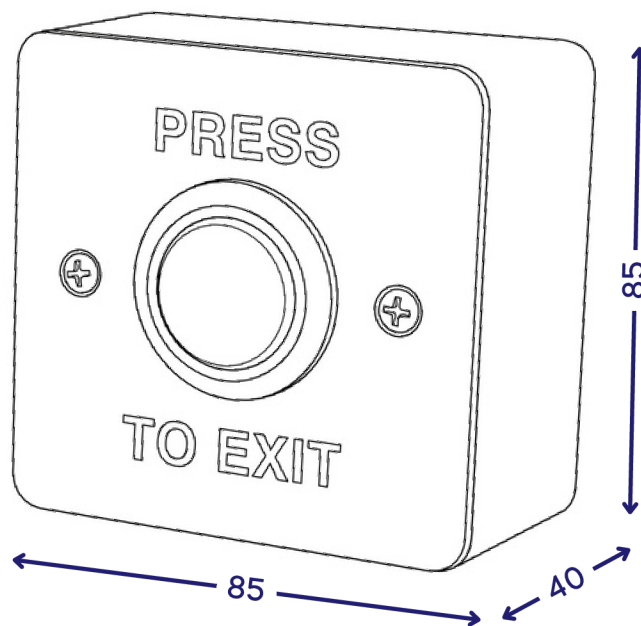

## Exit Button

- Stainless Steel
- **FREE:** Add your company Logo
- Raised Green Button
- Legend: Press To Exit
- Surface Mount
- COM-N/0/ COM-N/C
- ITW Zinc Alloy 35mm flush button

Dimensions in mm's