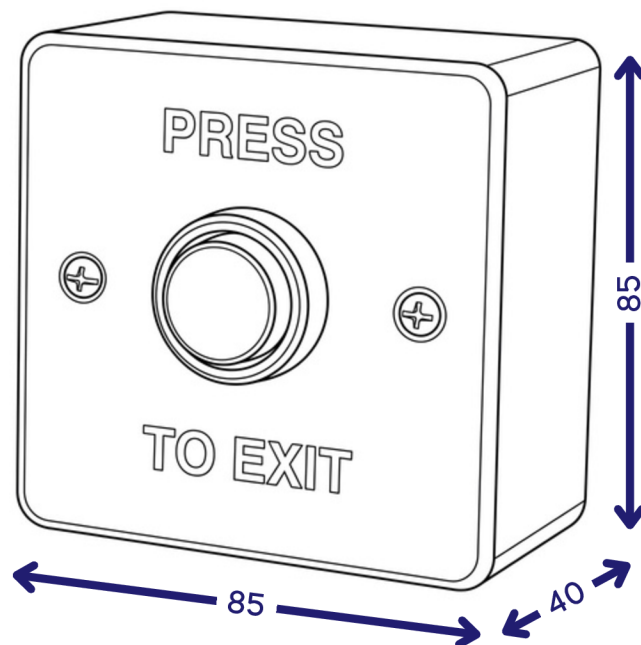

DRB003S-PTE

Exit Button

- Stainless Steel
- **FREE:** Add your company Logo
- Raised Green Button
- Legend: Press To Exit
- Surface Mount
- COM-N/0/ COM-N/C

Dimensions in mm's