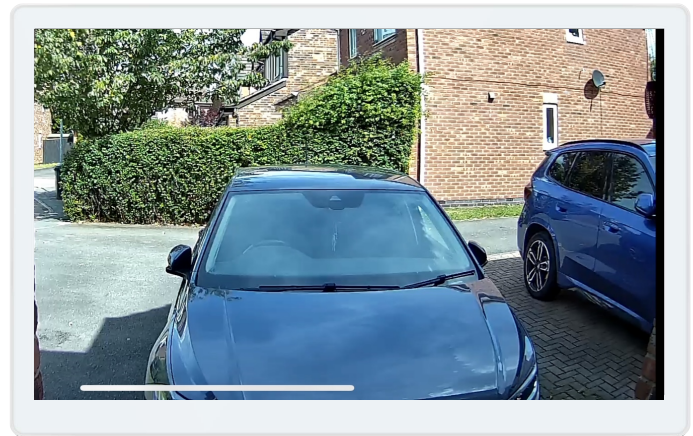

Easy 2 Wire Smart Video Entry

2W1B8

The Amalock **2W1B8** is designed to communicate directly to your mobile devices using wireless Wi-Fi.

- > Easy to install with our easy to understand Installation Guide.
- > Whenever the button is pressed on the Outdoor Station, your mobile device and Monitors is sent a notification to enable you to remotely unlock.

Features include:

- > Simple 2 Wire Installation
- > Stylish slim 8" Monitor
- > Touch Screen
- > 2 Way Communication
- > Motion Alert
- > Mobile Device Unlock
- > Indoor Monitor Unlock
- > Zoom in
- > Record File Playback
- > 16G SD Card included
- > Fob Access
  - 2 panels
  - 3 Monitors

Options:

- > Add Extra Monitor (**BCM8**)
- > Add Call Panel (**BCPI**)
- > Spare Keyring Fob (**SV-KF**)

SIMPLE 2 WIRE

8" MONITOR

KEYRING FOB (x5)