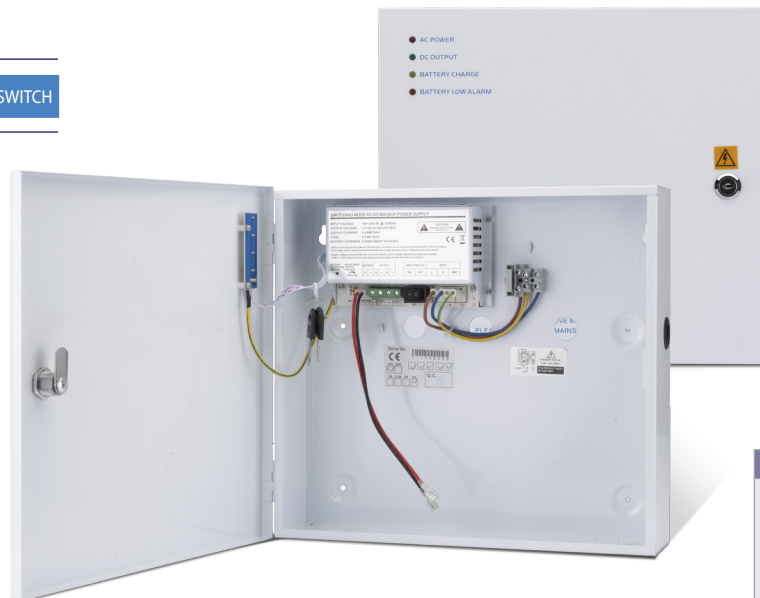

## Smallbox Power Supply

SWITCH

- 220Vac power input
- 12Vdc 5Amp output
- Metal hinged box
- Deep discharge protection
- LED Indicators
- Key lockable
- Battery charging circuit

H	W	D
225	195	80

## Power Supply

SWITCH

- 220Vac power input
- 12Vdc 5Amp output
- Metal hinged box
- Deep discharge protection
- LED Indicators
- Key lockable
- Battery charging circuit

H	W	D
305	304	85

## Smallbox Power Supply

SWITCH

- 12Vdc 3Amp
- Metal hinged box
- Key lockable
- Battery charging circuit

H	W	D
265	195	72