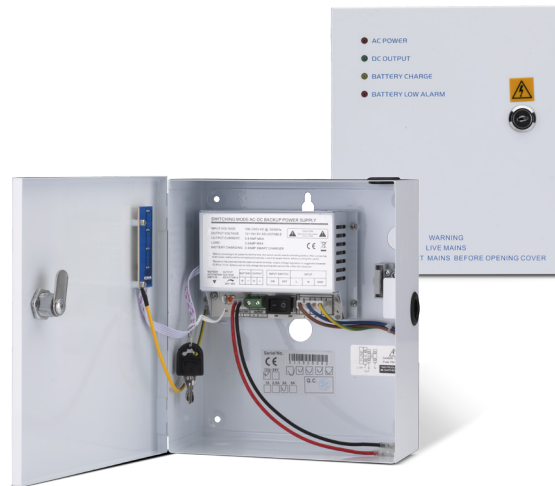

PS2A-12VL

Power Supply

SWITCH

- 220Vac power input
- 12Vdc 2Amp output
- Metal hinged box
- Deep discharge protection
- LED Indicators
- Key lockable
- Battery charging circuit

H	W	D
305	304	85

PS3A-12VS

Smallbox Power Supply

SWITCH

- 220Vac power input
- 12Vdc 3Amp output
- Metal hinged box
- Deep discharge protection
- LED Indicators
- Key lockable
- Battery charging circuit

H	W	D
225	195	80

PS3A-12VL

Power Supply

SWITCH

- 220Vac power input
- 12Vdc 3Amp output
- Metal hinged box
- Deep discharge protection
- LED Indicators
- Key lockable
- Battery charging circuit