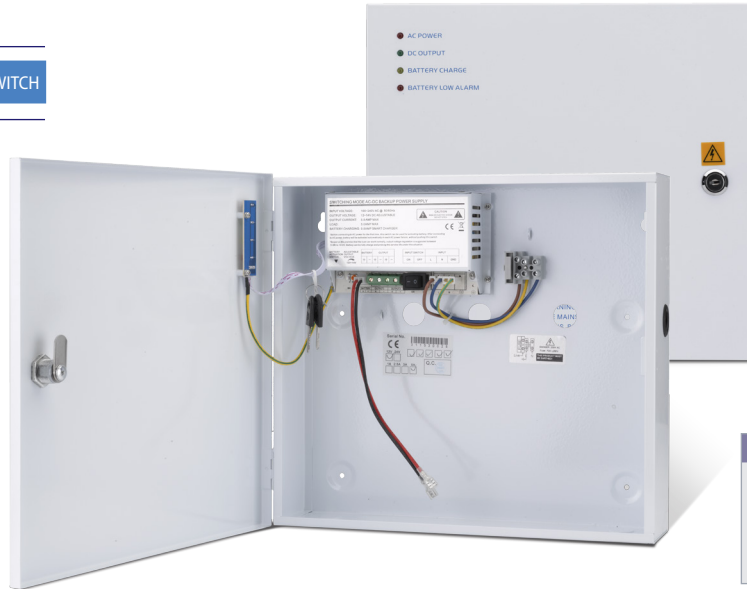

PS2A-12VL

Power Supply

SWITCH

- 220Vac power input
- 12Vdc 2Amp output
- Metal hinged box
- Deep discharge protection
- LED Indicators
- Key lockable
- Battery charging circuit

H	W	D
305	304	85

PS3A-12VS

Smallbox Power Supply

SWITCH

- 220Vac power input
- 12Vdc 3Amp output
- Metal hinged box
- Deep discharge protection
- LED Indicators
- Key lockable
- Battery charging circuit

H	W	D
225	195	80

PS3A-12VL

Power Supply

SWITCH

- 220Vac power input
- 12Vdc 3Amp output
- Metal hinged box
- Deep discharge protection
- LED Indicators
- Key lockable
- Battery charging circuit