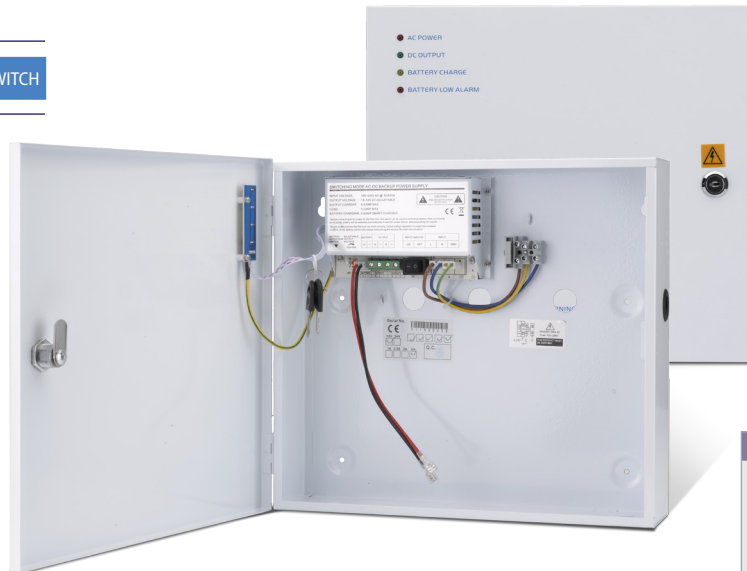

PS1A-12VS

Smallbox Power Supply

SWITCH

- 220Vac power input
- 12Vdc 1Amp output
- Metal hinged box
- Deep discharge protection
- LED Indicators
- Key lockable
- Battery charging circuit

H	W	D
225	195	80

PS1A-12VL

Power Supply

SWITCH

- 220Vac power input
- 12Vdc 1Amp output
- Metal hinged box
- Deep discharge protection
- LED Indicators
- Key lockable
- Battery charging circuit

H	W	D
305	304	85

PS2A-12VS

Smallbox Power Supply

SWITCH

- 220Vac power input
- 12Vdc 2Amp output
- Metal hinged box
- Deep discharge protection
- LED Indicators
- Key lockable
- Battery charging circuit

H	W	D
225	195	80