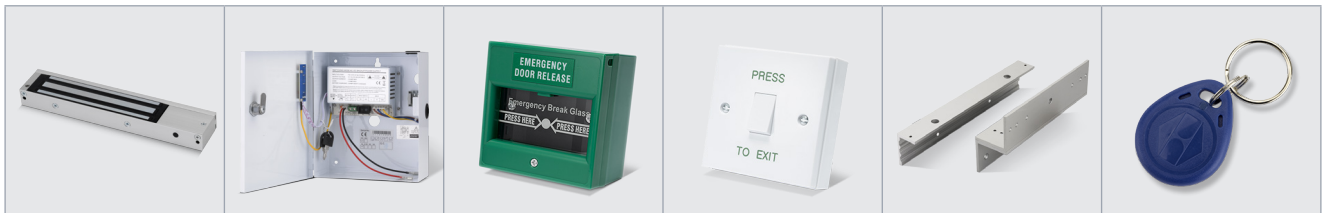

One K8

Access Control Kits

One Door, One Box, One Solution!

KIT CONTENTS

- 1 x DG800 proximity system, 2000 users
- 1 x 12Vdc, 1Amp boxed power supply
- 1 x U10001 magnetic lock
- 1 x U300ZL Z&L Bracket
- 1 x DRB001N-PTE exit button
- 1 x CP21-N break-glass unit
- 10 x KT10BC tokens

RED	+	PINK	COM. 1	YELLOW	PB2	PURPLE	COM.2
BLACK	-	WHITE	N.O.1	BROWN	REED	BLUE	N.O.2
LIGHT GREEN	N.C.1	ORANGE	PB1	GREY	N.C.2	GREEN	GND