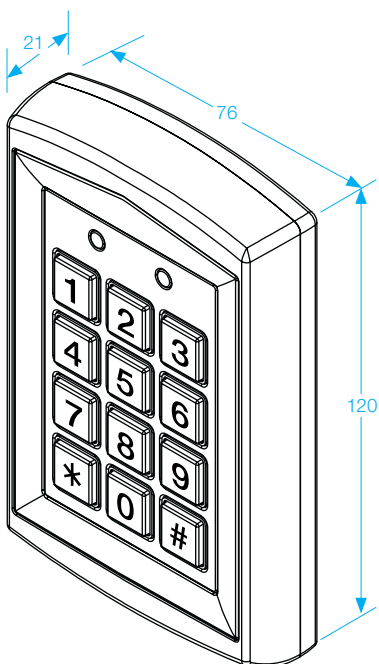

One K8

Access Control Kits

One Door, One Box, One Solution!

KIT CONTENTS

- 1 x DG800 proximity system, 2000 users
- 1 x 12Vdc, 1Amp boxed power supply
- 1 x U10001 magnetic lock
- 1 x U300ZL Z&L Bracket
- 1 x DRB001N-PTE exit button
- 1 x CP21-N break-glass unit
- 10 x KT10BC tokens