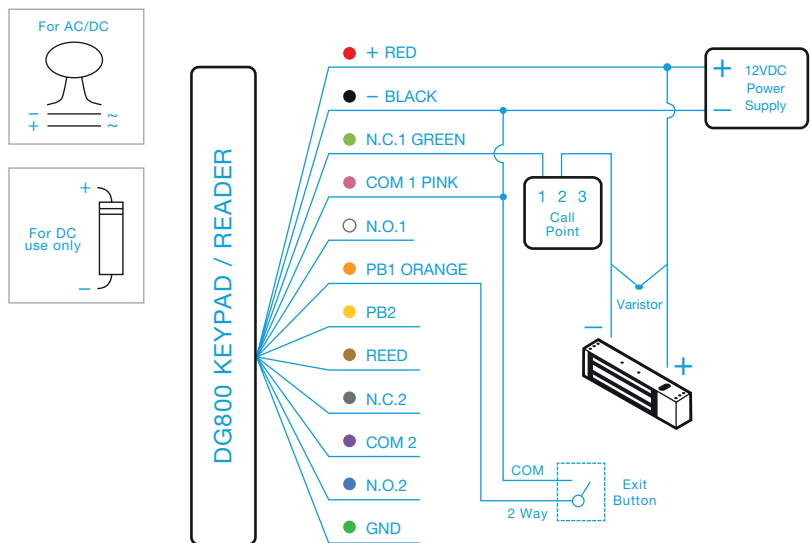

One K8

Access Control Kits

One Door, One Box, One Solution!

KIT CONTENTS

- 1 x DG800 proximity system, 2000 users
- 1 x 12Vdc, 1Amp boxed power supply
- 1 x U10001 magnetic lock
- 1 x U300ZL Z&L Bracket
- 1 x DRB001N-PTE exit button
- 1 x CP21-N break-glass unit
- 10 x KT10BC tokens

RED	+	PINK	COM. 1	YELLOW	PB2	PURPLE	COM.2
BLACK	-	WHITE	N.O.1	BROWN	REED	BLUE	N.O.2
LIGHT GREEN	N.C.1	ORANGE	PB1	GREY	N.C.2	GREEN	GND