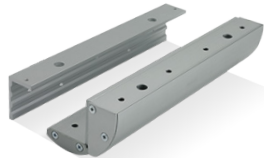

Mini Brackets

Accessories and Armatures

A comprehensive range of adjustable brackets and armatures housings to compliment our mini magnetic range of products.

Finished in Anodised Aluminium. Special finishes available.

300AL

Adjustable L Bracket.

300ZLDC

Architectural Z&L Bracket with Cover.

320M

Armature Housing.

300ZL

Z&L Kit.

U300ZL

Budget Z&L Kit.

UGDB14

Glass Door Saddle up to 14mm.

UBK300-L

L Bracket for glass door.

U300ZL-G

Z&L Bracket for glass door.

01EXTP

Extended Top Plate.

01ARM

Replacement Armature.

300CL

Architectural L Bracket.

300BP

Armature mounting plate.