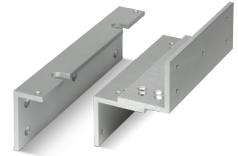

Mini Brackets

Accessories and Armatures

A comprehensive range of adjustable brackets and armatures housings to compliment our mini magnetic range of products.

Finished in Anodised Aluminium. Special finishes available.

300AL

Adjustable L Bracket.

300ZLDC

Architectural Z&L Bracket with Cover.

320M

Armature Housing.

300ZL

Z&L Kit.

U300ZL

Budget Z&L Kit.

UGDB14

Glass Door Saddle up to 14mm.

UBK300-L

L Bracket for glass door.

U300ZL-G

Z&L Bracket for glass door.

01EXTP

Extended Top Plate.

01ARM

Replacement Armature.

300CL

Architectural L Bracket.

300BP

Armature mounting plate.