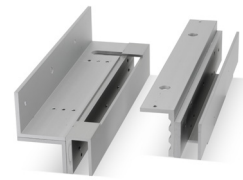

300AL

Adjustable L Bracket.

300ZLDC

Architectural Z&L Bracket with Cover.

320M

Armature Housing.

300ZL

Z&L Kit.

U300ZL

Budget Z&L Kit.

UGDB14

Glass Door Saddle up to 14mm.

UBK300-L

L Bracket for glass door.

U300ZL-G

Z&L Bracket for glass door.

01EXTP

Extended Top Plate.

01ARM

Replacement Armature.

300CL

Architectural L Bracket.

300BP

Armature mounting plate.