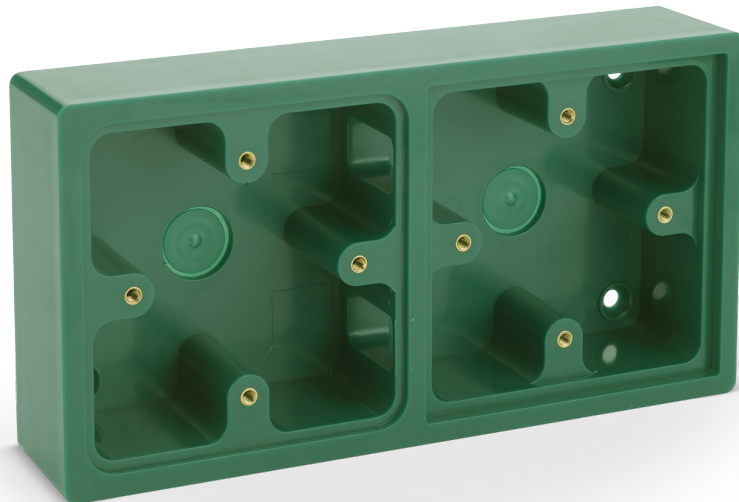

ICS-DBB

Double Back Box

- ABS plastic
- Suitable for all exit buttons and break glass units
- Horizontal or vertical
- Surface mount
- Internal cable ways

H	W	D
100	189	38

DBB-21-02

Backbox with button and breakglass

- Exit button
- Breakglass call point (*Double Pole*)

DBB-21-04

Backbox with button and breakglass

- *ITW* Green dome exit button
- Breakglass call point (*Double Pole*)

DBB-22-02

Backbox with button and resettable call point

- Exit button
- Resettable call point (*Double Pole*)

DBB-22-04

Backbox with button and resettable call point

- *ITW* Green dome exit button
- Resettable call point (*Double Pole*)