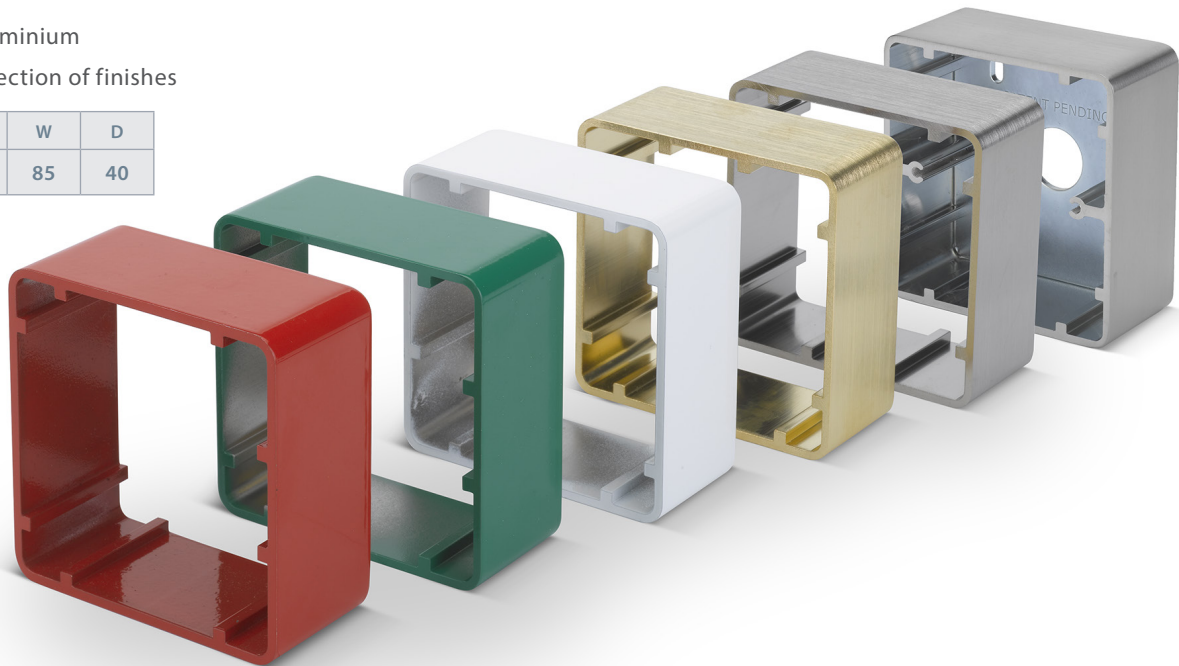

## Surface Housing

- Aluminium
- Selection of finishes

H	W	D
85	85	40

DRB-SH-R	DRB-SH-G	DRB-SH-W	DRB-SH-B	DRB-SH	DRB-86-03
GLOSS RED	GLOSS GREEN	GLOSS WHITE	BRUSHED BRASS	STAINLESS STEEL EFFECT	SILVER WITH BACK BOX

## DRB-SH-N

S/STEEL

## Surface Housing

- Aluminium
- Stainless Steel or Brushed Brass effect

H	W	D
85	38	40