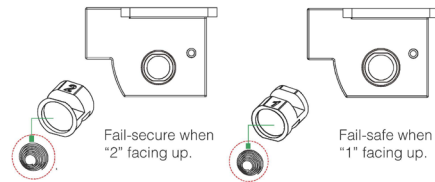

GK450-ST

Fire Rated ANSI Strike

- Non Handed Fully Reversible
- 1500lbs (680KG Holding Force)
- Brushed Stainless Steel
- Fire Rated To FD30 & FD60 (UK Tested)
- Fail Safe/Fail Secure Reversible

Changing Fail-Safe / Fail-Secure

Fail-safe or fail-secure is field reversible by reversing the round screw.

Lip Extensions (Option)