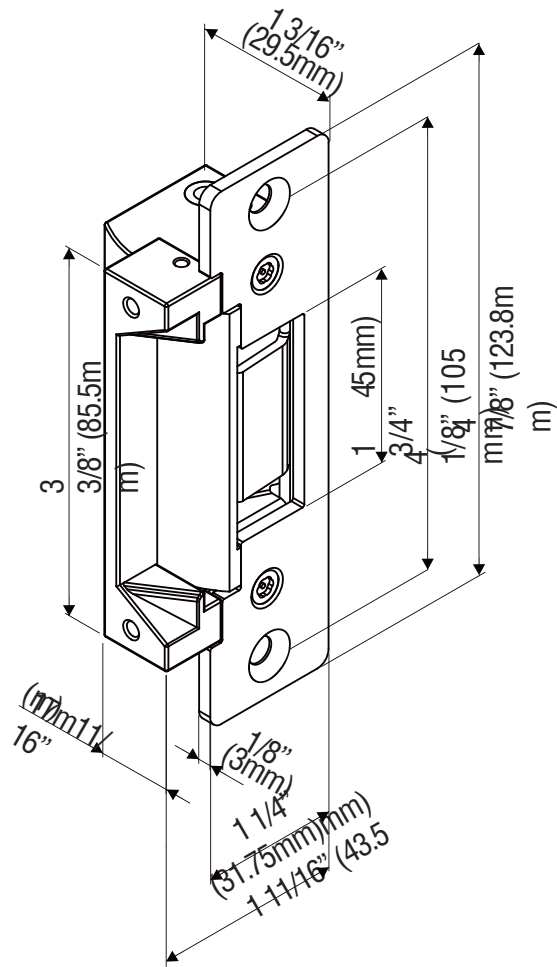

GK450-ST

Fire Rated ANSI Strike

- Non Handed Fully Reversible
- 1500lbs (680KG Holding Force)
- Brushed Stainless Steel
- Fire Rated To FD30 & FD60 (UK Tested)
- Fail Safe/Fail Secure Reversible

Changing Fail-Safe / Fail-Secure

Fail-safe or fail-secure is field reversible by reversing the round screw.

Lip Extensions (Option)