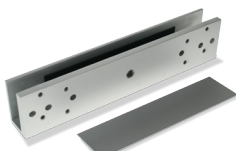

Mini Brackets

Accessories and Armatures

A comprehensive range of adjustable brackets and armatures housings to compliment our mini magnetic range of products.

Finished in Anodised Aluminium. Special finishes available.

A300AL

Adjustable L Bracket.

300ZLDC

Architectural Z&L Bracket with Cover.

U320M

Armature Housing.

A300ZL

Z&L Kit.

300ZL

Budget Z&L Kit.

GDB14

Glass Door Saddle up to 14mm.

BK300-L

L Bracket for glass door.

A300ZL-G

Z&L Bracket for glass door.

01EXTP

Extended Top Plate.

01ARM

Replacement Armature.

U300CL

Architectural L Bracket.

300BP

Armature mounting plate.