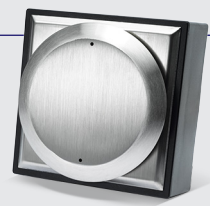

GEM[®]

DDA900

Exit Button

- Button: Brushed Stainless Steel
- Surround: Black ABS material
- 110mm raised button
- Surface mount
- COM / NO / NC
Change-over-contacts

DDA900-1

PUSH TO OPEN /
WHEELCHAIR SYMBOL

H	W	D
130	130	72

DDA900-2

PUSH TO OPEN

DDA900-3

WHEELCHAIR SYMBOL

DDA900-4

NO LEGEND

DDA900-ALU Series

GEM[®]

Exit Button

- Aluminium with Stainless Steel effect
- 110mm raised button
- Surface mount
- COM / NO / NC
Change-over-contacts

H	W	D
130	130	72

DDA900-ALU-1

PUSH TO OPEN /
WHEELCHAIR SYMBOL

DDA900-ALU-2