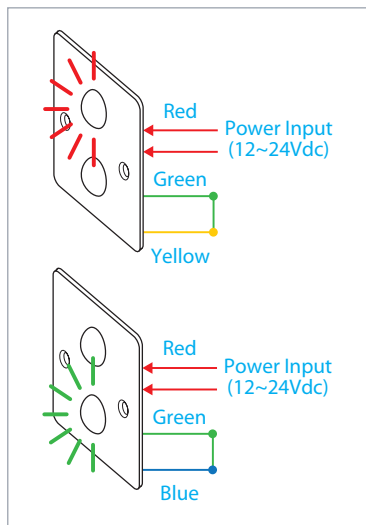

BT

Batteries

- 12Vdc
- Sealed lead acid

PRODUCT	V	AH	H	W	D
B5/1.3	12	1.3	57	97	43
B5/2	12	2.3	178	61	35
B5/3.4	12	3.3	100	135	66
B5/4.5	12	4.5	100	90	70
B5/7	12	7	150	65	99
B5/18	12	18	165	180	70

TLM

LED Light

- Operating voltage 12/24Vdc
- Adjustable programme
- Surface or flush mount
- LED indicator ● Red ● Green

PRODUCT	H	W	D
TLM 200	85	85	2
TLM 100	115	33	

TLM 200

TLM 100