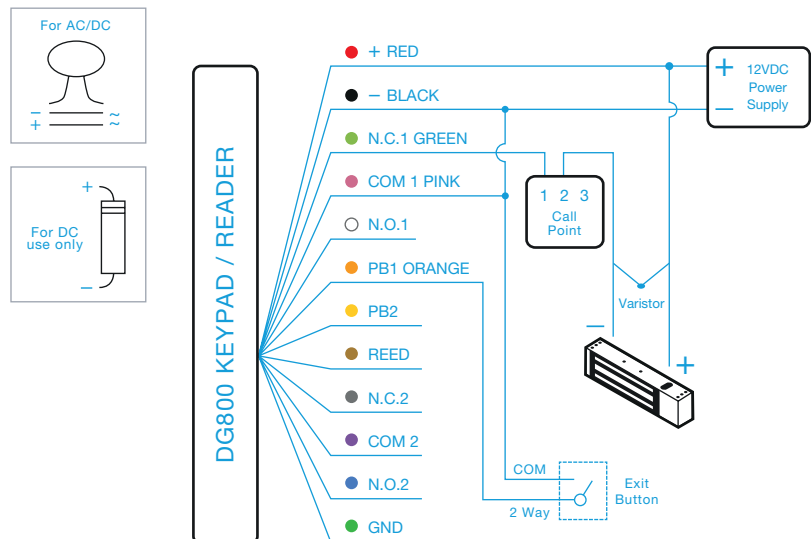

## Access Control Kits

*One Door, One Box, One Solution!*

**KIT CONTENTS**

- 1 x DG800 proximity system, 2000 users
- 1 x 12Vdc, 1Amp boxed power supply
- 1 x U10001 magnetic lock
- 1 x U300ZL Z&L Bracket
- 1 x DRB001N-PTE exit button
- 1 x CP21-N break-glass unit
- 10 x KT10BC tokens

RED	+	PINK	COM. 1	YELLOW	PB2	PURPLE	COM.2
BLACK	-	WHITE	N.O.1	BROWN	REED	BLUE	N.O.2
LIGHT GREEN	N.C.1	ORANGE	PB1	GREY	N.C.2	GREEN	GND