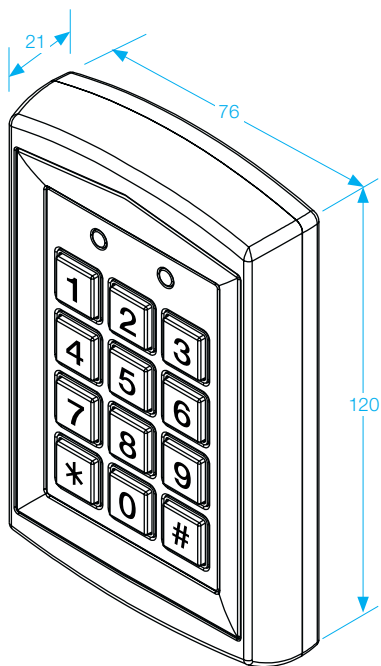

## Access Control Kits

*One Door, One Box, One Solution!*

**KIT CONTENTS**

- 1 x DG800 proximity system, 2000 users
- 1 x 12Vdc, 1Amp boxed power supply
- 1 x U10001 magnetic lock
- 1 x U300ZL Z&L Bracket
- 1 x DRB001N-PTE exit button
- 1 x CP21-N break-glass unit
- 10 x KT10BC tokens