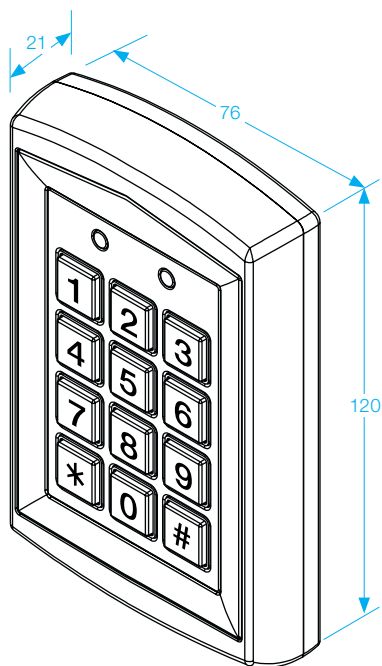

One K7

Access Control Kits

One Door, One Box, One Solution!

KIT CONTENTS

- 1 x DG800 proximity system, 2000 users
- 1 x 12Vdc, 1Amp boxed power supply
- 1 x M1 lock, fail-secure electric release
- 1 x DRB001N-PTE exit button
- 1 x CP21-N break-glass unit
- 10 x KT10BC tokens