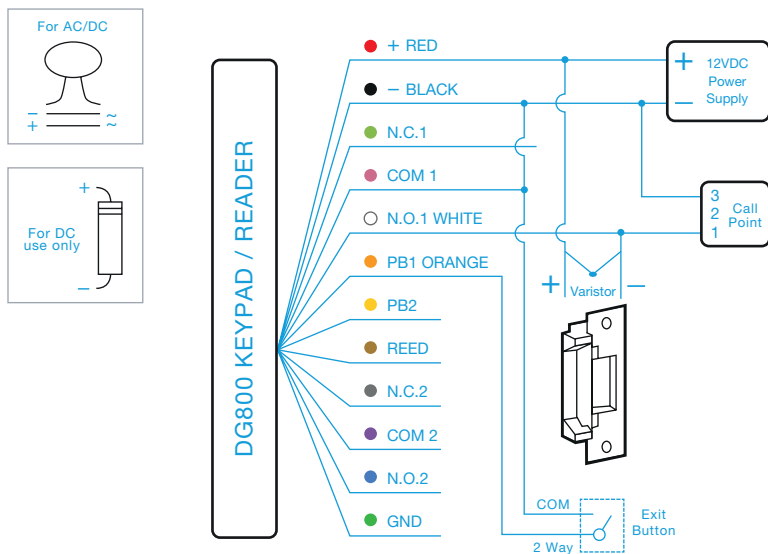

One K7

Access Control Kits

One Door, One Box, One Solution!

KIT CONTENTS

- 1 x DG800 proximity system, 2000 users
- 1 x 12Vdc, 1Amp boxed power supply
- 1 x M1 lock, fail-secure electric release
- 1 x DRB001N-PTE exit button
- 1 x CP21-N break-glass unit
- 10 x KT10BC tokens

RED	+	PINK	COM. 1	YELLOW	PB2	PURPLE	COM.2
BLACK	-	WHITE	N.O.1	BROWN	REED	BLUE	N.O.2
LIGHT GREEN	N.C.1	ORANGE	PB1	GREY	N.C.2	GREEN	GND