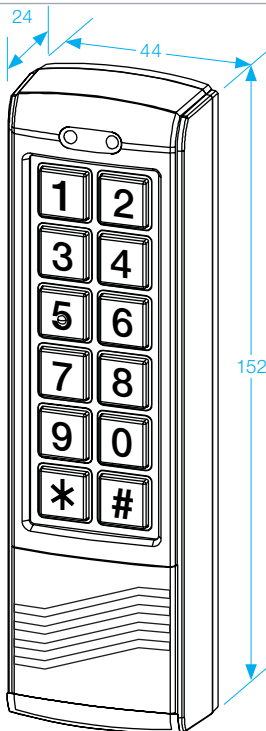

## Single Door Access Kit

One Door, One Box, One Solution!

**KIT CONTENTS**

- 1 x DG160 digital keypad, 1000 users
- 1 x 12Vdc, 2Amp boxed power supply
- 1 x U10001 magnetic lock
- 1 x U300ZL Z&L Bracket
- 1 x DRB001N-PTE exit button
- 1 x CP21-N break-glass unit