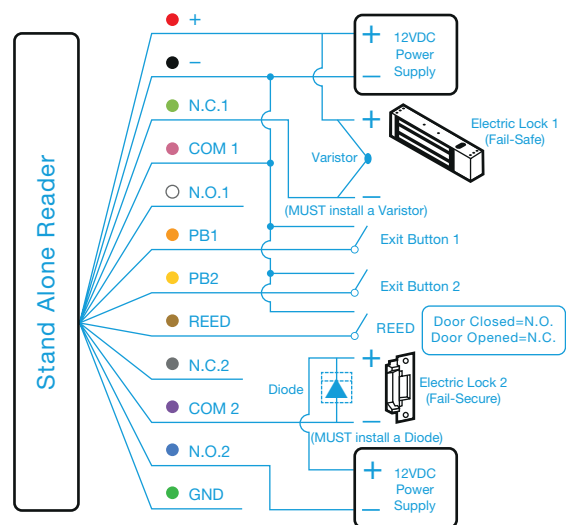

# One K6

## Single Door Access Kit

One Door, One Box, One Solution!

**KIT CONTENTS**

- 1 x DG160 digital keypad, 1000 users
- 1 x 12Vdc, 2Amp boxed power supply
- 1 x U10001 magnetic lock
- 1 x U300ZL Z&L Bracket
- 1 x DRB001N-PTE exit button
- 1 x CP21-N break-glass unit