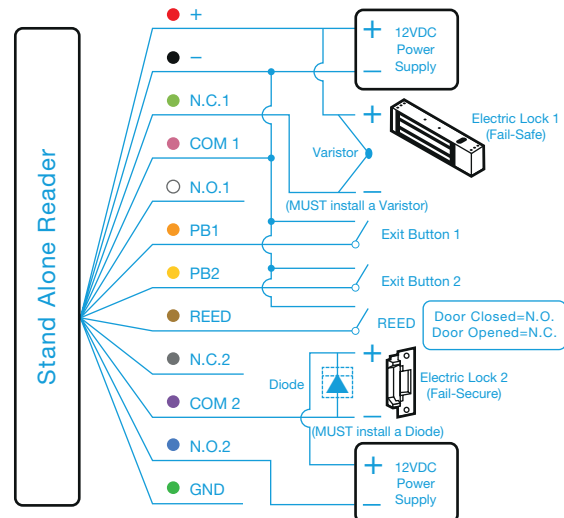

One K5

Single Door Access Kit

One Door, One Box, One Solution!

KIT CONTENTS

- 1 x DG160 digital keypad, 1000 users
- 1 x 12Vdc, 2Amp boxed power supply
- 1 x M1 lock, fail-secure electric release
- 1 x DRB001N-PTE exit button
- 1 x CP21-N break-glass unit

RED	+	PINK	COM. 1	YELLOW	PB2	PURPLE	COM.2
BLACK	-	WHITE	N.O.1	BROWN	REED	BLUE	N.O.2
LIGHT GREEN	N.C.1	ORANGE	PB1	GREY	N.C.2	GREEN	GND