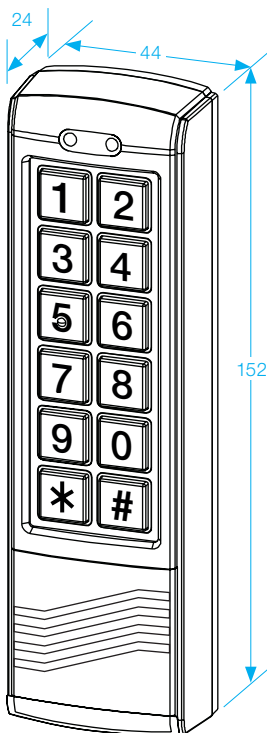

One K5

Single Door Access Kit

One Door, One Box, One Solution!

KIT CONTENTS

- 1 x DG160 digital keypad, 1000 users
- 1 x 12Vdc, 2Amp boxed power supply
- 1 x M1 lock, fail-secure electric release
- 1 x DRB001N-PTE exit button
- 1 x CP21-N break-glass unit