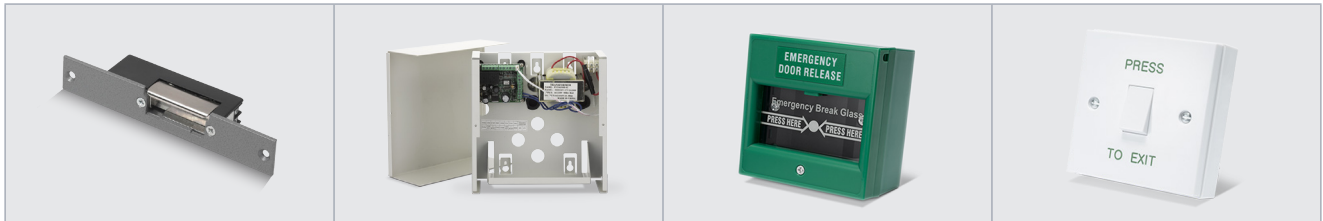

One K5

Single Door Access Kit

One Door, One Box, One Solution!

KIT CONTENTS

- 1 x DG160 digital keypad, 1000 users
- 1 x 12Vdc, 2Amp boxed power supply
- 1 x M1 lock, fail-secure electric release
- 1 x DRB001N-PTE exit button
- 1 x CP21-N break-glass unit