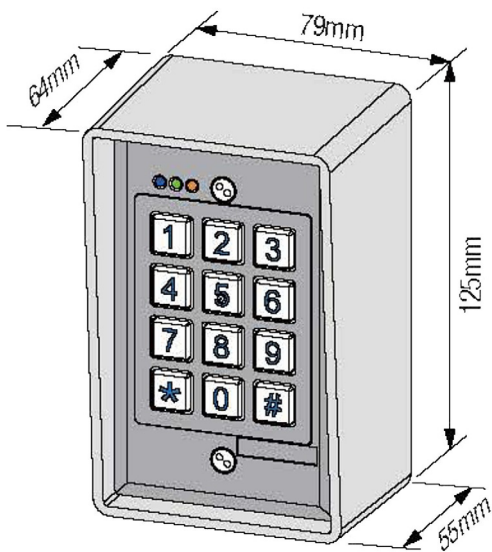

One K2

Single Door Access Kit

One Door, One Box, One Solution!

KIT CONTENTS

- 1 x DG-15LD digital keypad, 21 users
- 1 x 12Vdc, 1Amp boxed power supply
- 1 x U10001 magnetic lock
- 1 x U300ZL Z&L bracket
- 1 x DRB001N-PTE exit button
- 1 x CP21-N break-glass unit