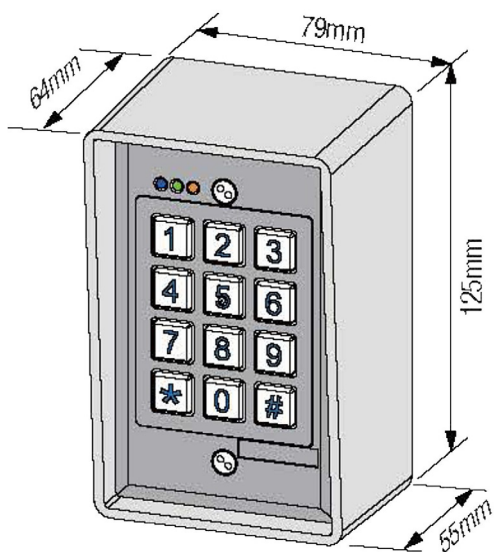

## Single Door Access Kit

One Door, One Box, One Solution!

**KIT CONTENTS**

- 1 x DG-15LD digital keypad, 21 users
- 1 x 12Vdc, 1Amp boxed power supply
- 1 x M1 lock, fail-secure electric release
- 1 x DRB001N-PTE exit button
- 1 x CP21-N break-glass unit