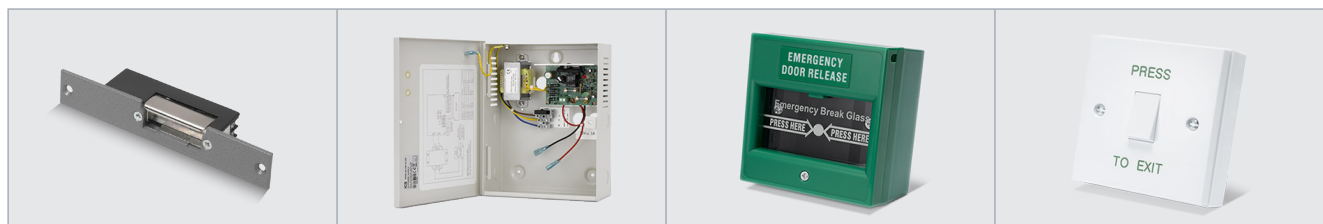

## Single Door Access Kit

One Door, One Box, One Solution!

**KIT CONTENTS**

- 1 x DG-15LD digital keypad, 21 users
- 1 x 12Vdc, 1Amp boxed power supply
- 1 x M1 lock, fail-secure electric release
- 1 x DRB001N-PTE exit button
- 1 x CP21-N break-glass unit