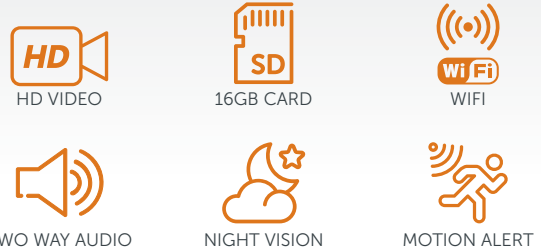

Smart Video Entry

SV2

The Amalock SV2 is designed to communicate directly to your mobile devices using wireless Wi-Fi.

- > Easy to install with our easy to understand Installation Guide.
- > Whenever the button is pressed on the Outdoor Station, your mobile device and Monitors is sent a notification to enable you to remotely unlock.

Features include:

- > Stylish slim 7" Monitor
- > Touch Screen
- > 2 Way Communication
- > Motion Alert
- > Mobile Device unlock
- > Indoor Monitor Unlock
- > Zoom in
- > Record File Playback
- > 16G SD Card included
- > Fob, Keypad, Pin code and Fingerprint Access
- > 2 relay outputs
- > Expandable
  - 2 panels
  - 6 Monitors
  - 2 CCTV cameras

Options:

- > Add Extra Monitor (**MON7**)
- > Add Call Panel (**P2**)
- > Spare Keyring Fob (**SV-KF**)

7" VIDEO SCREEN		CALL PANEL	
WIDTH	184	WIDTH	91
HEIGHT	126	HEIGHT	142
DEPTH	22	DEPTH	22

Dimensions in mm.

POWERED BY:

NO MONTHLY SUBSCRIPTION

7" MONITOR