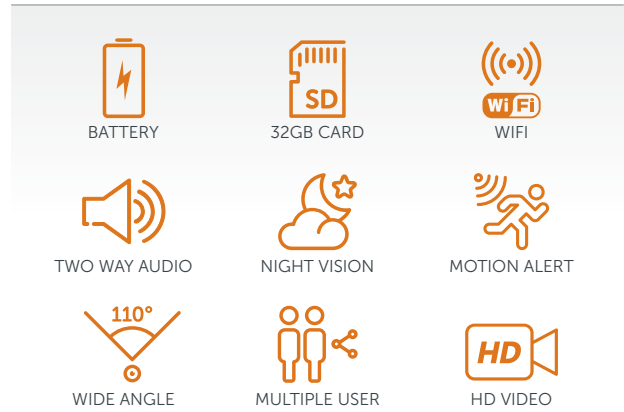

Wireless Wi-Fi Video Camera

CAM200A

Easy to install wireless Wi-Fi video camera to protect your property and vehicles whether its commercial or residential.

Whenever a motion is detected, the camera streams an image to your mobile device to alert you of any activity. Dial in at any time to keep an eye on your property 24/7

- > Rechargeable battery powered
- > 1080P HD video and live streaming
- > 110° wide angle lens
- > 32G SD card
- > 2 way audio intercom
- > Motion alert to your mobile device
- > IR night vision
- > Up to 5 users per camera
- > Unlimited cameras per mobile
- > IOS & Android phones are supported
- > DIY install

POWERED BY: 

WIDTH 55 HEIGHT 80 DEPTH 95

Dimensions in mm.

NO MONTHLY SUBSCRIPTION

COMPATIBLE WITH:
