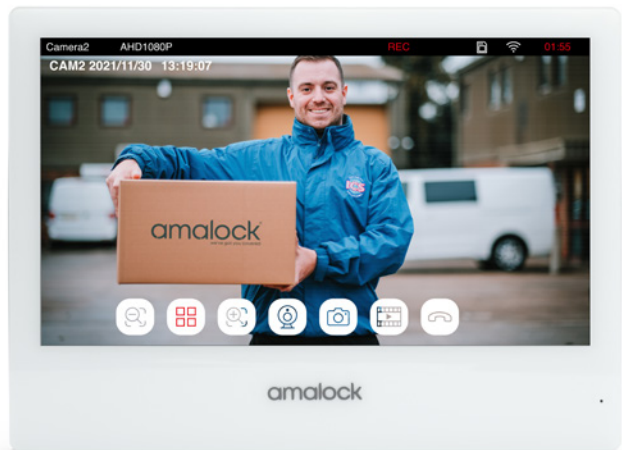

Smart Video Entry

SV4

The Amalock SV4 is designed to communicate directly to your mobile devices using wireless Wi-Fi.

- > Easy to install with our easy to understand Installation Guide.
- > Whenever the button is pressed on the Outdoor Station, your mobile device and Monitors is sent a notification to enable you to remotely unlock.

Features include:

- > Stylish slim 10" Monitor
- > Touch Screen
- > 2 Way Communication
- > Motion Alert
- > Mobile Device unlock
- > Indoor Monitor Unlock
- > Zoom in
- > Record File Playback
- > 16G SD Card included
- > Fob, Keypad, Pin code and Fingerprint Access
- > 2 relay outputs
- > Expandable
  - 2 panels
  - 6 Monitors
  - 2 CCTV cameras

Options:

- > Add Extra Monitor (**MON10**)
- > Add Call Panel (**P2**)
- > Spare Keyring Fob (**SV-KF**)

10" VIDEO SCREEN		CALL PANEL	
WIDTH	249	WIDTH	91
HEIGHT	182	HEIGHT	142
DEPTH	22	DEPTH	22

Dimensions in mm.

POWERED BY:

NO MONTHLY SUBSCRIPTION

10" MONITOR