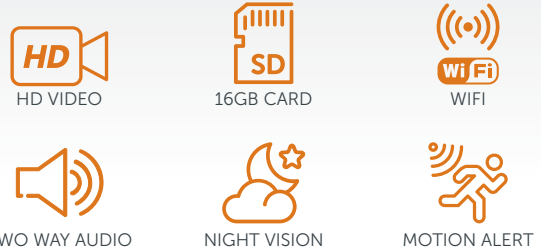

Smart Video Entry

SV4

The Amalock SV4 is designed to communicate directly to your mobile devices using wireless Wi-Fi.

- > Easy to install with our easy to understand Installation Guide.
- > Whenever the button is pressed on the Outdoor Station, your mobile device and Monitors is sent a notification to enable you to remotely unlock.

Features include:

- > Stylish slim 10" Monitor
- > Touch Screen
- > 2 Way Communication
- > Motion Alert
- > Mobile Device unlock
- > Indoor Monitor Unlock
- > Zoom in
- > Record File Playback
- > 16G SD Card included
- > Fob, Keypad, Pin code and Fingerprint Access
- > 2 relay outputs
- > Expandable
  - 2 panels
  - 6 Monitors
  - 2 CCTV cameras

Options:

- > Add Extra Monitor (**MON10**)
- > Add Call Panel (**P2**)
- > Spare Keyring Fob (**SV-KF**)

10" VIDEO SCREEN		CALL PANEL	
WIDTH	249	WIDTH	91
HEIGHT	182	HEIGHT	142
DEPTH	22	DEPTH	22

Dimensions in mm.

POWERED BY:

NO MONTHLY SUBSCRIPTION

10" MONITOR