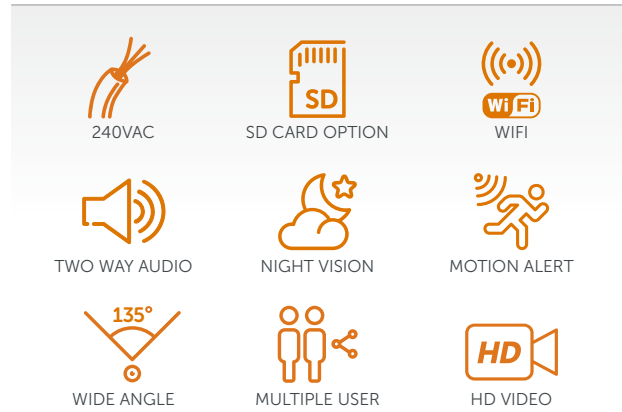

Floodlight Wi-Fi Video Camera

AMALOCK-CAM600FL-AC

Easy to install wireless Wi-Fi video camera to protect your property and vehicles whether its commercial or residential. Whenever a motion is detected, the camera streams an image to your mobile device to alert you of any activity. Dial in at any time to keep an eye on your property 24/7. LED light illumination (1800 Lumen) after dark, to give clearer pictures, and extra protection

- > Mains wired
- > 1080P HD video and live streaming
- > 135 degree wide angle lens
- > LED (1800 Lumen) Floodlight
- > 2 way audio intercom
- > Motion alert to your mobile device
- > IR night vision
- > Multiple users per camera
- > Ethernet connection
- > Photosensitive, PIR
- > Micro SD storage
- > 2MP Camera
- > Cloud storage
- > IOS & Android phones are supported

WIDTH **238** HEIGHT **178** DEPTH **148**

Dimensions in mm.

FREE 30 DAY CLOUD STORAGE

COMPATIBLE WITH:
amazon alexa