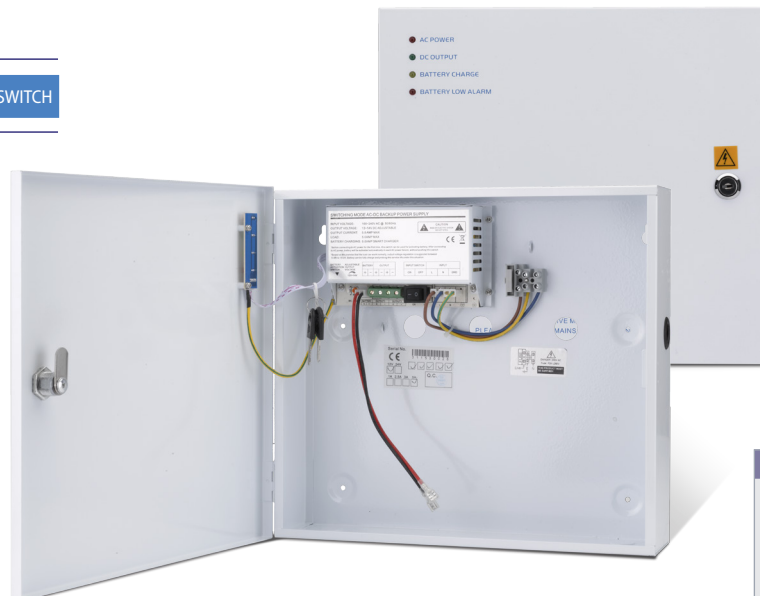

## Smallbox Power Supply

SWITCH

- 220Vac power input
- 12Vdc 5Amp output
- Metal hinged box
- Deep discharge protection
- LED Indicators
- Key lockable
- Battery charging circuit

H	W	D
225	195	80

## Power Supply

SWITCH

- 220Vac power input
- 12Vdc 5Amp output
- Metal hinged box
- Deep discharge protection
- LED Indicators
- Key lockable
- Battery charging circuit

H	W	D
305	304	85

## Smallbox Power Supply

SWITCH

- 12Vdc 3Amp
- Metal hinged box
- Key lockable
- Battery charging circuit

H	W	D
265	195	72