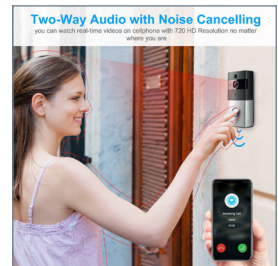

## WiFi Video Doorbell

- Rechargeable battery or hardwire power supply 8 or 24Vac
- 1280 x 720px image quality
- 8G Kingston TF Card
- Low power consumption
- 6 Meter infra-red night vision
- PIR motion sensor 120° detection angle
- 166° Wide angle lens
- 2 way audio with noise cancellation
- WiFi 2.4GHz

### SPECIFICATION

- Current draw: Working mode 170mA, Standby mode 200uA
- ISP Hisilicon Hi3518E
- 1/4 CMOS OV9732 Sensor
- 1 Mega-Pixel Resolution
- 25fps frame rate
- Apps in app store or google play
- Device wake up within 600ms
- Push notification within 1 second
- 2 x Standard rechargeable 18650 batteries
- Operating temperature: -20~55°C (-4 to 131°F).
- Humidity: 10~95% non-condensing.
- Weight: 300g (approx).