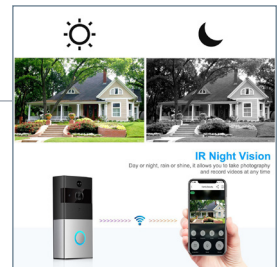

# Video DB100

## WiFi Video Doorbell

- Rechargeable battery or hardwire power supply 8 or 24Vac
- 1280 x 720px image quality
- 8G Kingston TF Card
- Low power consumption
- 6 Meter infra-red night vision
- PIR motion sensor 120° detection angle
- 166° Wide angle lens
- 2 way audio with noise cancellation
- WiFi 2.4GHz

### SPECIFICATION

- Current draw: Working mode 170mA, Standby mode 200uA
- ISP Hisilicon Hi3518E
- 1/4 CMOS OV9732 Sensor
- 1 Mega-Pixel Resolution
- 25fps frame rate
- Apps in app store or google play
- Device wake up within 600ms
- Push notification within 1 second
- 2 x Standard rechargeable 18650 batteries
- Operating temperature: -20~55°C (-4 to 131°F).
- Humidity: 10~95% non-condensing.
- Weight: 300g (approx).