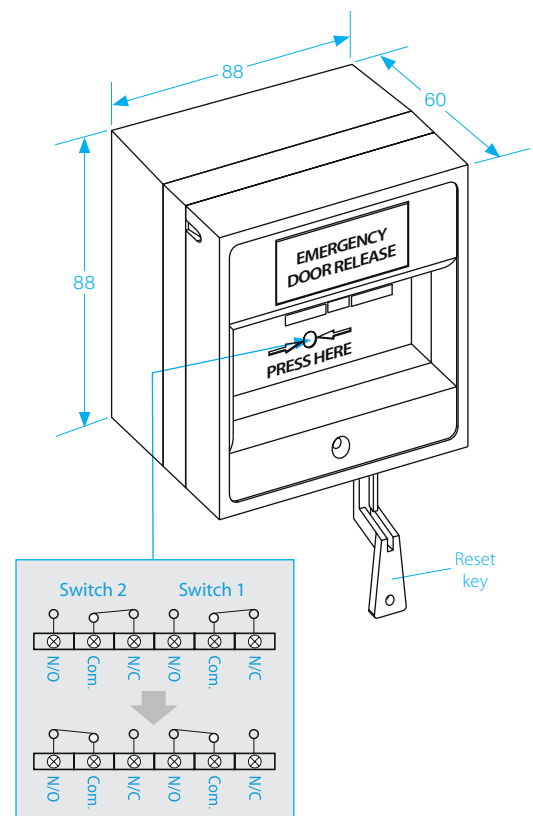

## Breakglass Call Point

- Green plastic
- Resettable
- Surface mount
- Triple Pole

### SPECIFICATION

- COM / NO / NC  
Change-over-contacts x 2

- Contact resistance 150m
- Contact resistance 3A @125Vac