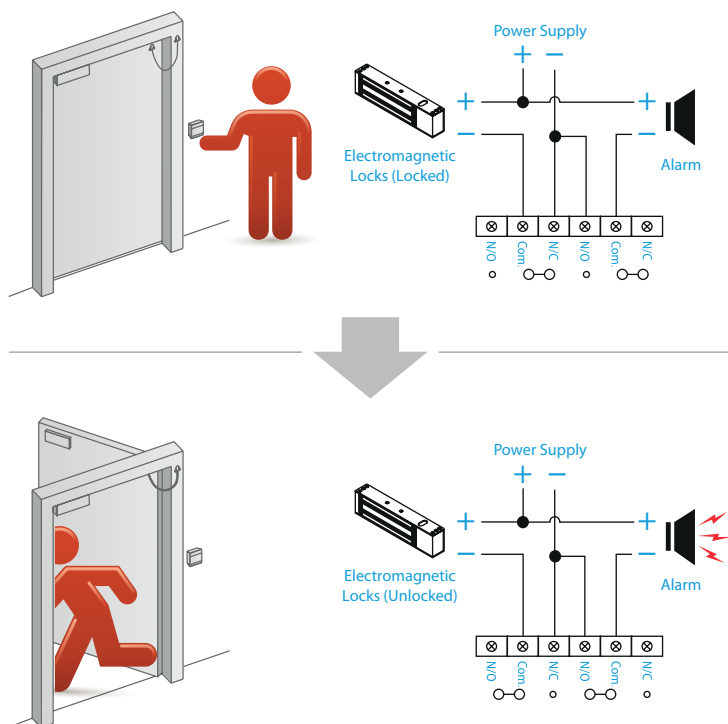

## Breakglass Call Point

- Green plastic
- Resettable
- Surface mount
- Triple Pole